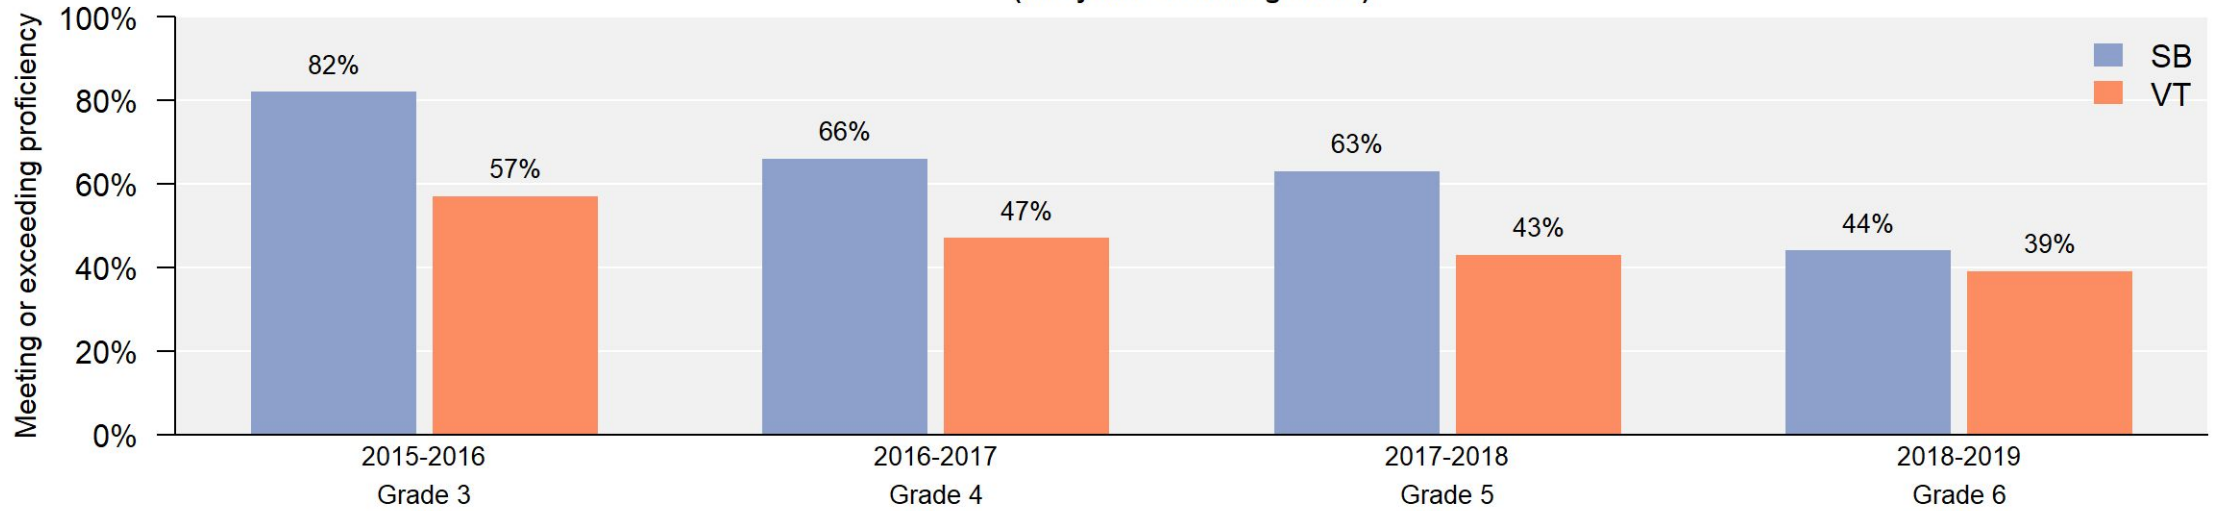

Class of 2025 Math (this year's seventh graders)