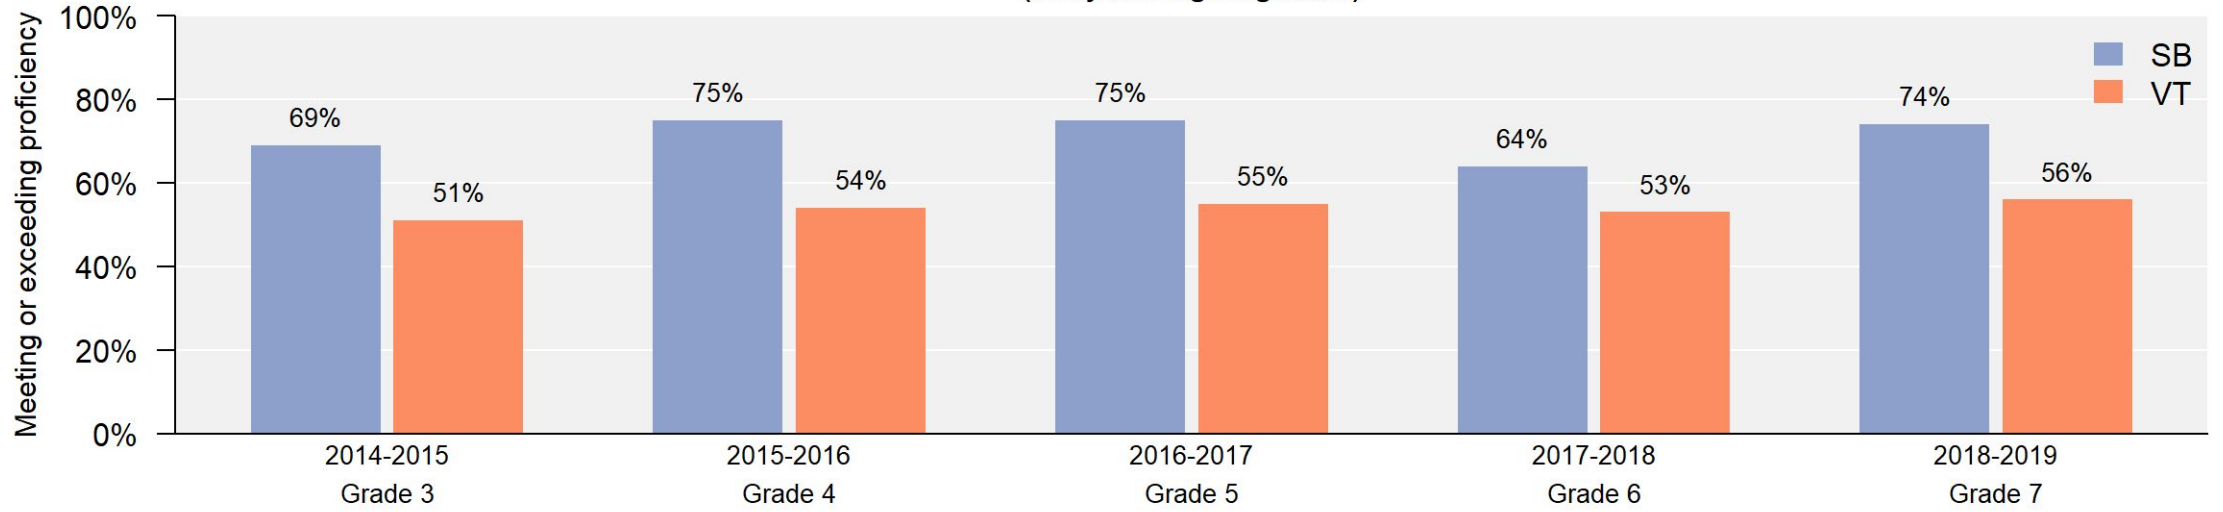

Class of 2024 ELA (this year's eighth graders)