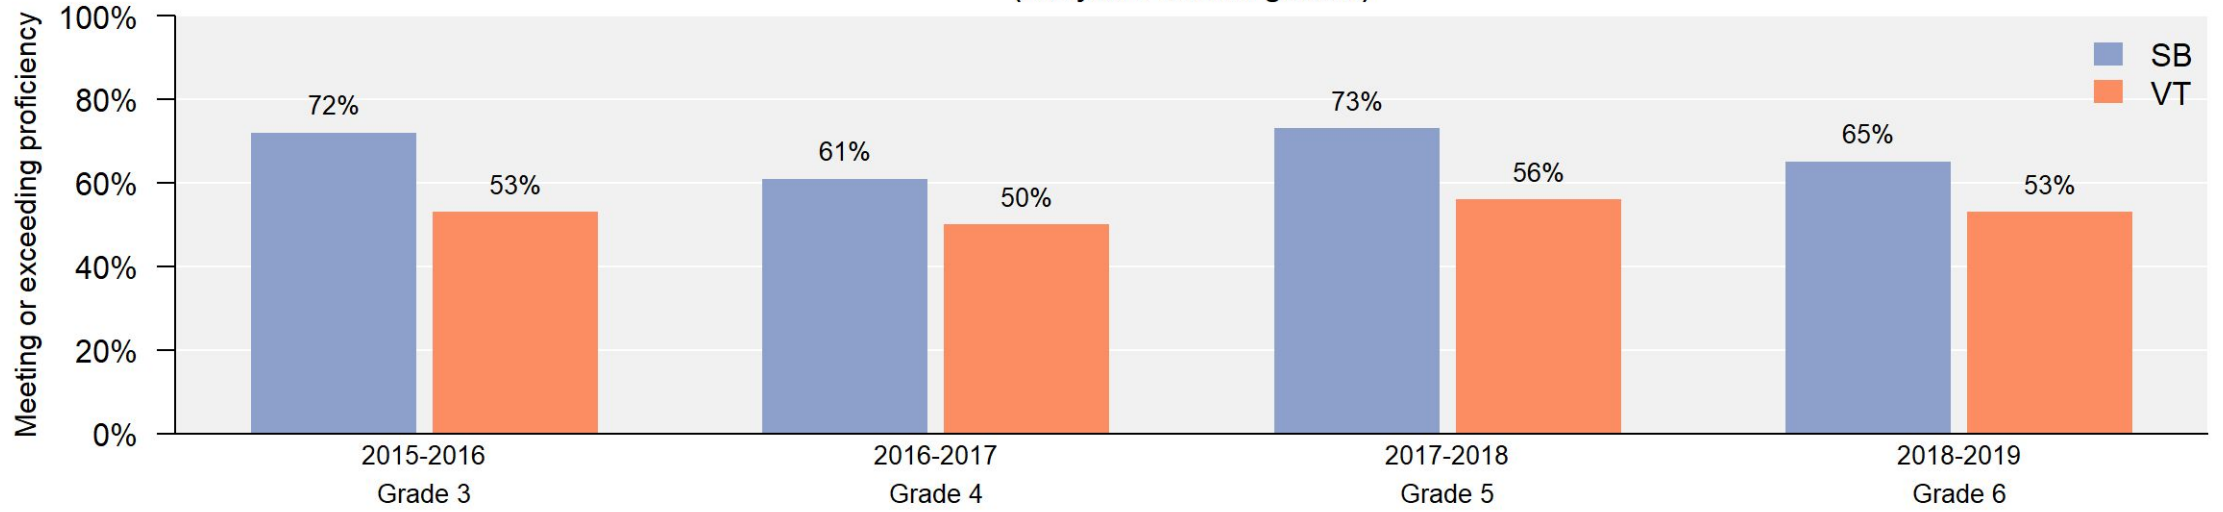

Class of 2025 ELA (this year's seventh graders)